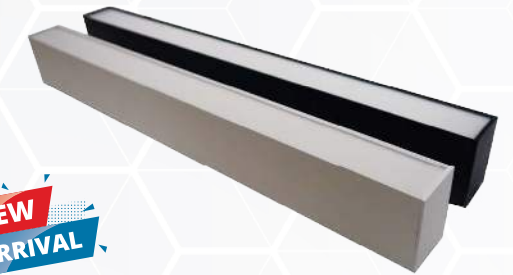

ACCESSORIES (SOLD SEPARATELY)

ARCHITECTURAL STRIP LIGHTS

2ALS-3CCT+W

POWER AND CCT ADJUSTABLE 2FT. STRIP LIGHTS TO ILLUMINATE SPACES WITH VARIETY OF SHAPES

NEW ARRIVAL

DESCRIPTION:

- Smooth dimming capability
- Extruded-aluminum housing
- Available with suspended & row-mounting installation