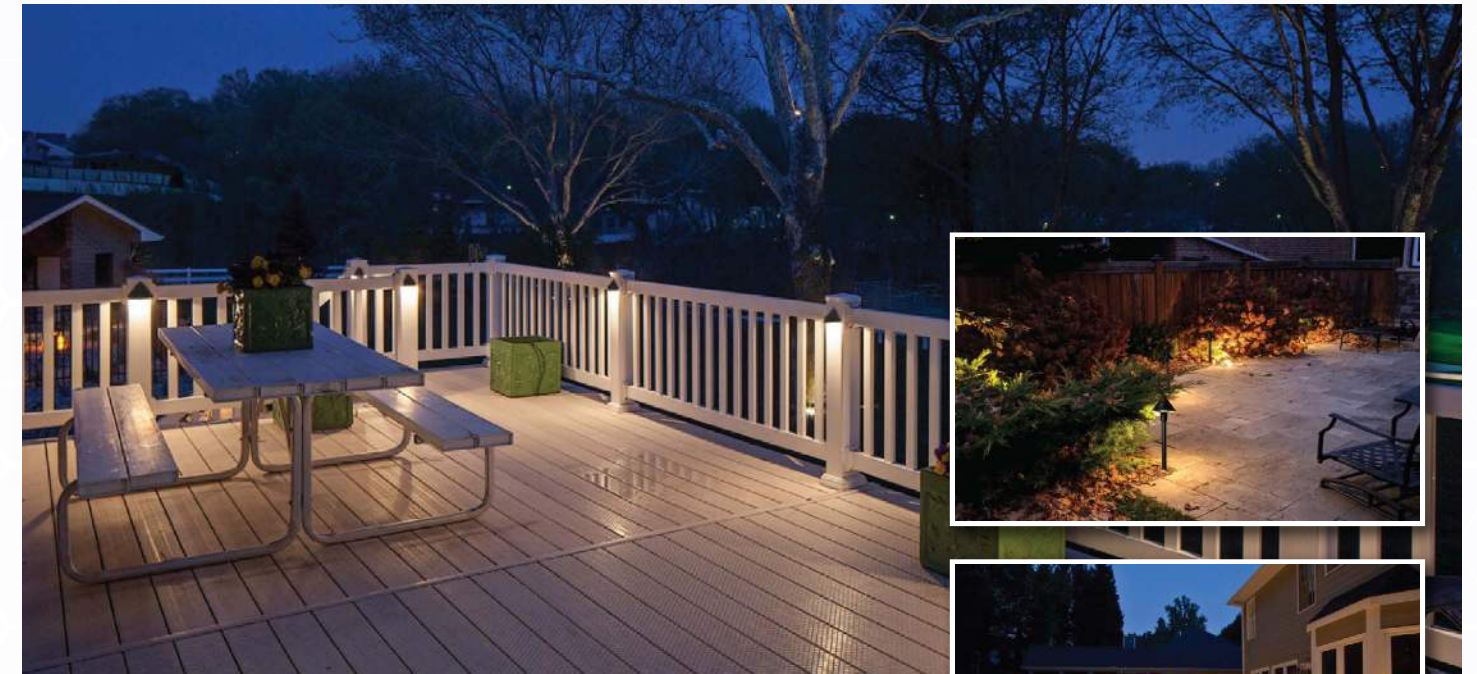

VNT-A34-5CCT-SN

MODERN 34" VANITY LED LIGHT WITH ADJUSTABLE CCT

DESCRIPTION:

- Low flicker design for reduced eye strain
- Compatible with standard 4" octagonal junction box

AVAILABLE FINISHES:

Satin Nickel

NEW ARRIVAL

Wattage | Voltage	25W | 120V
Lumens | Beam Angle	2600 lm | 120°
Lifetime | CRI	50000 Hours | 80
Dimmable	Yes
Colour Temp.	2700K / 3000K / 3500K / 4000K / 5000K
Grade of Protection	IP44
Rating	Indoor Use / Damp Location
Application	Bathroom

VNT-B22-5CCT-BK

MODERN 22" VANITY LED LIGHT WITH ADJUSTABLE CCT

DESCRIPTION:

- Low flicker design for reduced eye strain
- Compatible with standard 4" octagonal junction box

AVAILABLE FINISHES:

Black

NEW ARRIVAL

Wattage | Voltage	17W | 120V
Lumens | Beam Angle	1800 lm | 120°
Lifetime | CRI	50000 Hours | 80
Dimmable	Yes
Colour Temp.	2700K / 3000K / 3500K / 4000K / 5000K
Grade of Protection	IP44
Rating	Indoor Use / Damp Location
Application	Bathroom

VNT-B34-5CCT-BK

MODERN 34" VANITY LED LIGHT WITH ADJUSTABLE CCT

DESCRIPTION:

- Low flicker design for reduced eye strain
- Compatible with standard 4" octagonal junction box

AVAILABLE FINISHES:

Black

NEW ARRIVAL

Wattage | Voltage	25W | 120V
Lumens | Beam Angle	2600 lm | 120°
Lifetime | CRI	50000 Hours | 80
Dimmable	Yes
Colour Temp.	2700K / 3000K / 3500K / 4000K / 5000K
Grade of Protection	IP44
Rating	Indoor Use / Damp Location
Application	Bathroom

VANITY LIGHTS