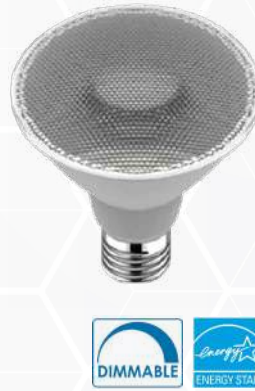

PAR30 COB 13WDS

SHORT NECK DIMMABLE LED BULB
AVAILABLE IN WARM WHITE

Wattage	13W
Voltage	120V AC
Lumens	800 lm
Beam Angle	40°
Lifetime	15000 Hours
Dimmable	Yes
Colour Temp.	3000K
Dimensions (WxH)	3-11/16" x 3-1/2"

ST19FIL5WDWW

5W 450 LMN DIMMABLE LED BULB
AVAILABLE IN WARM WHITE

Wattage	5W
Voltage	120V AC
Lumens	450 lm
Beam Angle	250°
Lifetime	15000 Hours
Dimmable	Yes
Colour Temp.	2700K
Dimensions (WxH)	2-1/2" x 5-3/8"