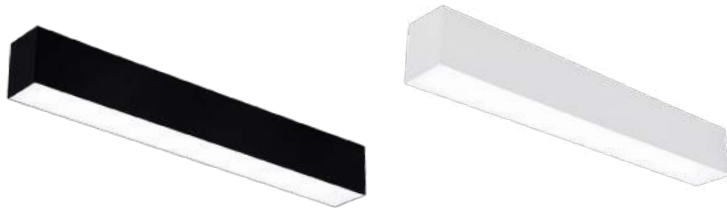

Strip Lights

AL Series

Available in: Black, White

AL Series Architectural Linear Strips

Elevate your space by creating your own custom lighting design. Available in direct and direct/indirect models, black and white finishes, and in three different lengths. A variety of accessories available to meet your projects needs.

Watts	20W, 40W, 80W
Voltage	120-347V
CCT	Selectable (30K/35K/40K)
Length	2', 4', 8'
Lumens	2100-9263 lm