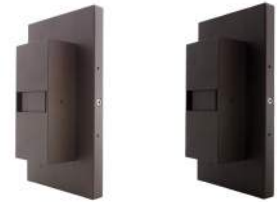

DWS Series

WHILE SUPPLIES LAST

Available in: Bronze, Black

Decorative Wall Sconces

Choose from 3 covers to create your custom look. Suitable for indoor or outdoor applications.

Watts	15W
Voltage	120-277V
CCT	30K, 40K
Lumens	1300 lm