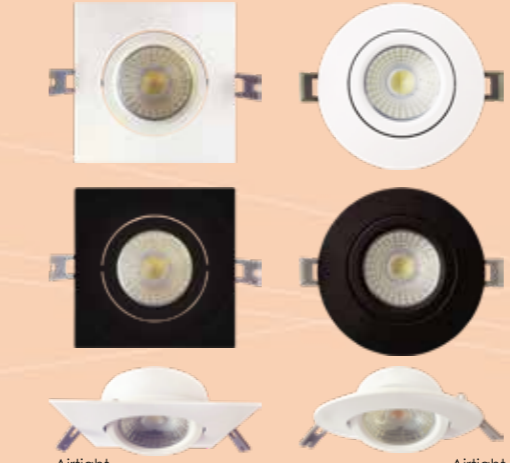

Residential

Votatec
Innovation & Quality

www.votatec.ca

2023

2" Baffle Downlight

Model No.	Shape	Color	Power(W)	Lumen	Voltage	CCT
DLM2RB08-3CCT	Round	White/Black	8W	650Lm	120V	3000K/4000K/5000K/Adjustable
DLM2SB08-3CCT	Square					

1

Slim Panel

Name	Model No.	Shape	Color	Power	Lumen	Voltage	CCT
3" Slim Panel	VO-RP3W7-120-D-3WY	Round	White/Black/Brushed Nickel	7W	560Lm	120V	3000K/4000K/5000K/Adjustable
4" Slim Round Panel	VO-RP4W10-120-30-D	Round	White	10W	750Lm		3000K/4000K/5000K/6000K
	VO-RP4W10-120-40-D						3000K/4000K/5000K/6000K
	VO-RP4W10-120-50-D						3000K/4000K/5000K/6000K
	VO-RP4W10-120-60-D						3000K/4000K/5000K/6000K
	VO-RP4W10-120-60-D						3000K/4000K/5000K/6000K
4" Slim Round Panel 3WAY CCT ADJ	VO-RP4W10-120-D-3WY	Round	White/Black/Brushed Nickel	10W	750Lm		3000K/4000K/5000K/Adjustable
4" Slim Panel 5WAY CCT ADJ	VO-RP4W10-120-D-5WY	Round	White	10W	750Lm		2700K/3000K/3500K/4000K/5000K/Adjustable
4" Slim Panel Wet Location	VO-RP4W10-120-D-3WY	Round	White	10W	750Lm		3000K/4000K/5000K/Adjustable
4" Slim Panel FT4	VO-RP4W10-120-D-3WY	Round	White	10W	750Lm		3000K/4000K/5000K/Adjustable
4" Slim Panel WIFI	VO-RP4W10-120-WIFI	Round	White	10W	700Lm		RGBCW/2700K-6500K
6" Slim Panel	VO-RP6W13-120-D-3WAY	Round	White/Black/Brushed Nickel	13W	1050Lm		3000K/4000K/5000K/Adjustable

2

3" Gimbal Downlight

Model No.	Shape	Color	Power(W)	Lumen	Voltage	CCT
C5202	Round	White/Black/Brushed Nickel	7W	560Lm	120V	3000K/4000K/5000K/Adjustable
C5202	Square	White/Black				

3

3.5" Regressed Gimbal