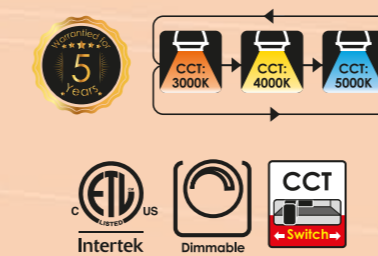

4" Slim Square Panel

Model No.	Shape	Color	Power(W)	Lumen	Voltage	CCT
VO-SP4W12-120-D-3WAY	Square	White / Black / Brushed Nickel	12W	900Lm	120V	3000K / 4000K / 5000K / Adjustable

Multi-Voltage Slim Panel

Name	Model No.	Shape	Color	Power	Lumen	Voltage	CCT
4" Slim Panel	VO-RP4W10-347-D-3WY	Round	White	10W	750Lm	120 - 347V	3000K / 4000K / 5000K / Adjustable
6" Slim Panel	VO-RP6W13-347-D-3WAY	Round	White	13W	1050Lm		
8" Slim Panel	VO-RP8W18-347-D-3WAY	Round	White	18W	1700Lm		

Retrofit Downlight

Name	Model No.	Shape	Color	Power	Lumen	Voltage	CCT
4" Retrofit	VO-RR4W9-120-D-4WAY	Round	White	9W	800Lm	120V	3000K / 4000K / 5000K / Auto Adjustable
	VO-SR4W9-120-D-4WAY	Square	White	9.3W	700Lm		
5"&6" Round Retrofit	VO-RR5W14-120-D-4Way	Round	White	14W	1200Lm		
6" Square Retrofit	VO-SR6W12-120-D-4WAY	Square	White	12W	900Lm		

PIR Sensor Flush Mount

Name	Model No.	Shape	Color	Power	Lumen	Voltage	CCT
5" Flush Mount	VO-RP5W8-120-3WAY-PIR	Round	White	8W	600Lm	120V	3000K / 4000K / 5000K / Adjustable
6.5" Flush Mount	HM07-PR7-12W120-3CCT-MS-SA	Round	White	12W	960Lm		
9" Flush Mount	HM07-PR9-18W120-3CCT-MS-SA	Round	White	18W	1440Lm		

Disk Light

Name	Model No.	Shape	Color	Power	Lumen	Voltage	CCT
4" Disk Light	HM15-DR4-10W-120-3CCT	Round	White	10W	700Lm	120V	3000K / 4000K / 5000K / Adjustable
6" Disk Light	HM15-DR6-15W-120-3CCT	Round	White	15W	1000Lm		

Dimmer

Name	Model No.	Color	Power	Voltage
3Way Slide Dimmer	BAK-004A	White	150W	120V
3Way Slide Dimmer (Class A)	BAK-004AG	White/Black	150W	120V
WiFi Dimmer	KS-7011	White	500W	110V-125V

USB Charger

Model No.	Color	Current	Type	Voltage
BAA-023	White/Black	15AMP	Type A+A	125V
BAA-023D	White/Black	20AMP	Type A+A	
BAA-015	White/Black	15AMP	Type A+C	
BAA-015D	White/Black	20AMP	Type A+C	

GFCI