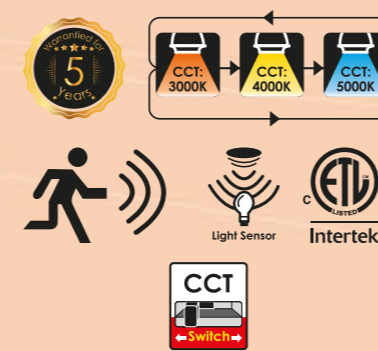

PIR Sensor Flush Mount

Name	Model No.	Shape	Color	Power	Lumen	Voltage	CCT
5" Flush Mount	VO-RP5W8-120-3WAY-PIR	Round	White	8W	600Lm	120V	3000K / 4000K / 5000K / Adjustable
6.5" Flush Mount	HM07-PR7-12W120-3CCT-MS-SA	Round	White	12W	960Lm		
9" Flush Mount	HM07-PR9-18W120-3CCT-MS-SA	Round	White	18W	1440Lm		

Disk Light

Name	Model No.	Shape	Color	Power	Lumen	Voltage	CCT
4" Disk Light	HM15-DR4-10W-120-3CCT	Round	White	10W	700Lm	120V	3000K / 4000K / 5000K / Adjustable
6" Disk Light	HM15-DR6-15W-120-3CCT	Round	White	15W	1000Lm